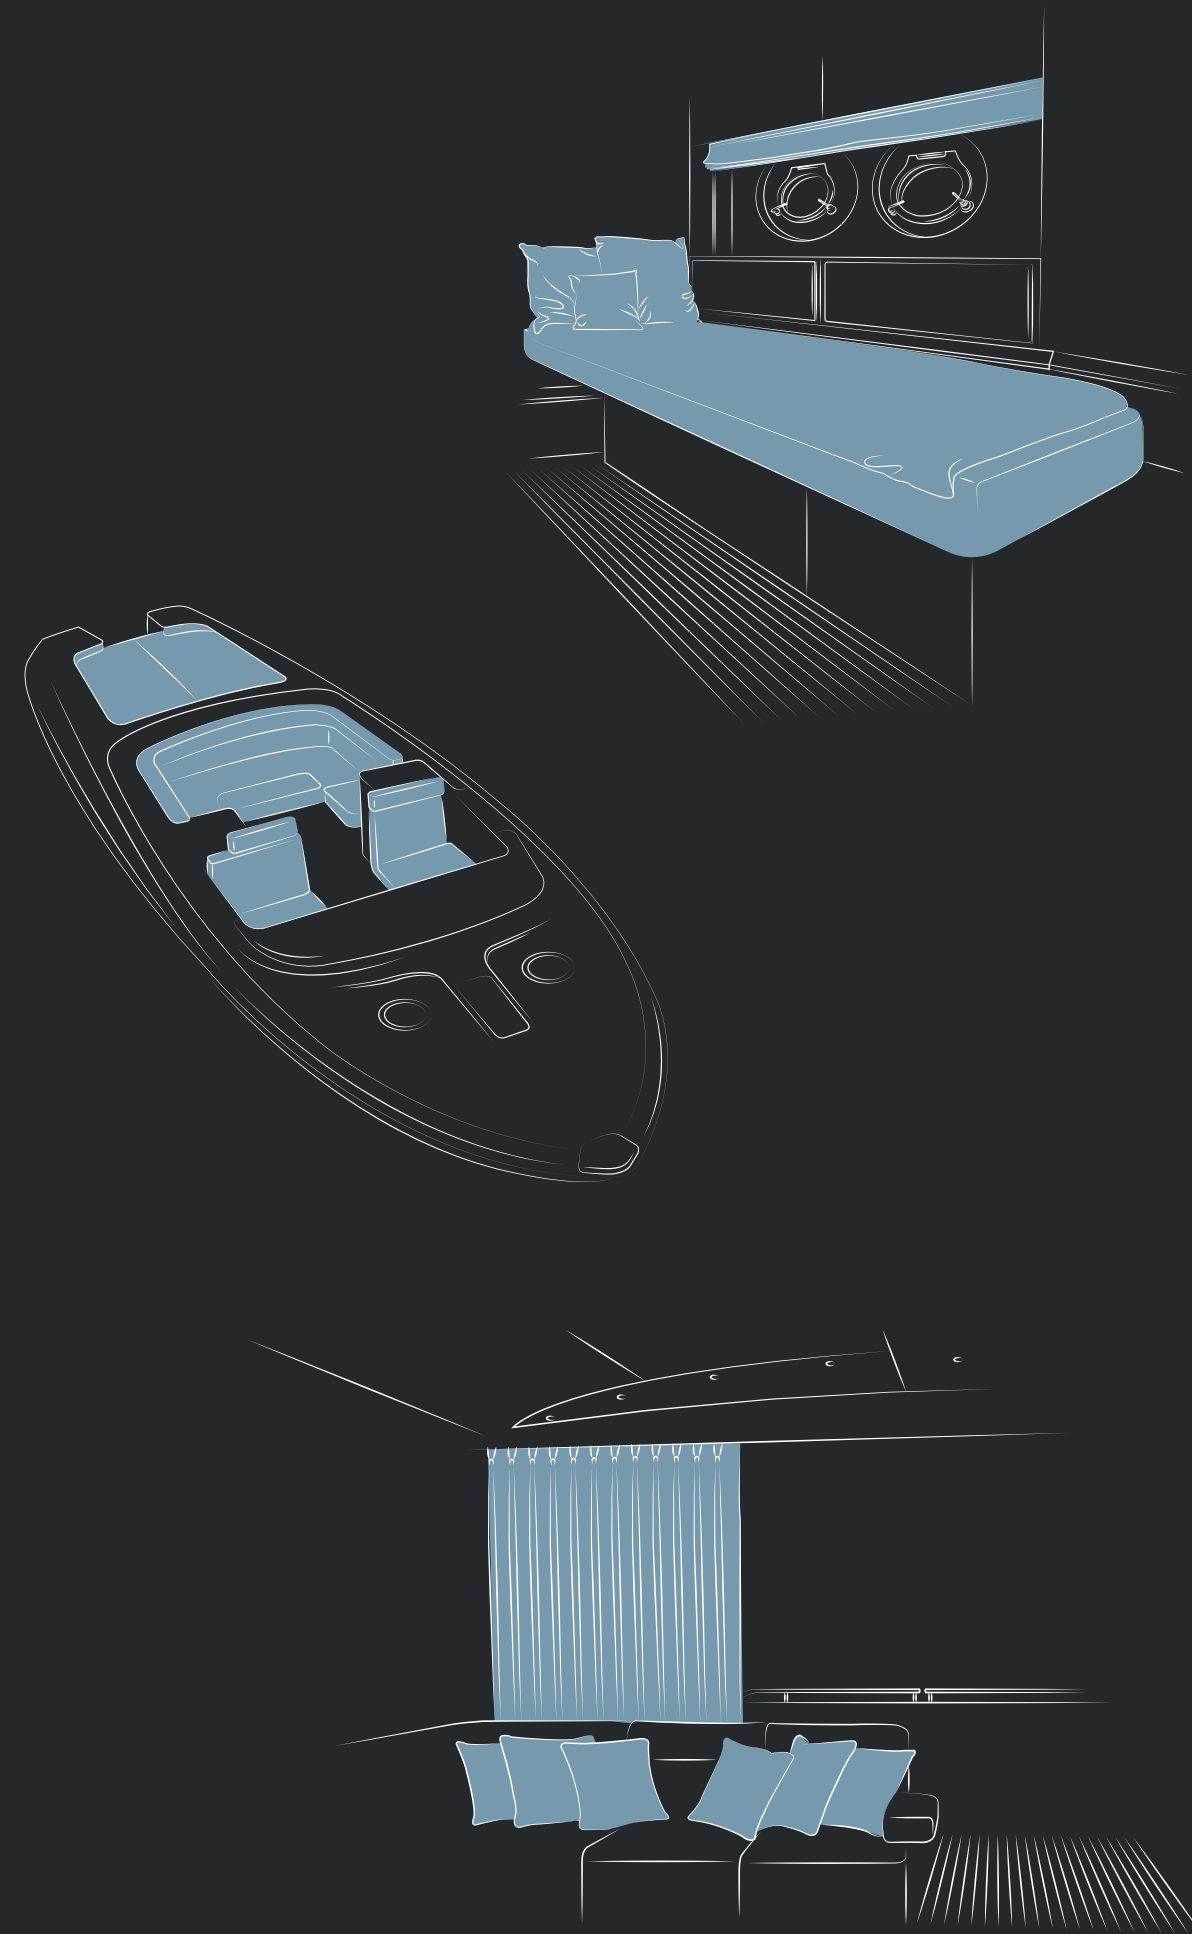

CUSHIONS
COUSSINS