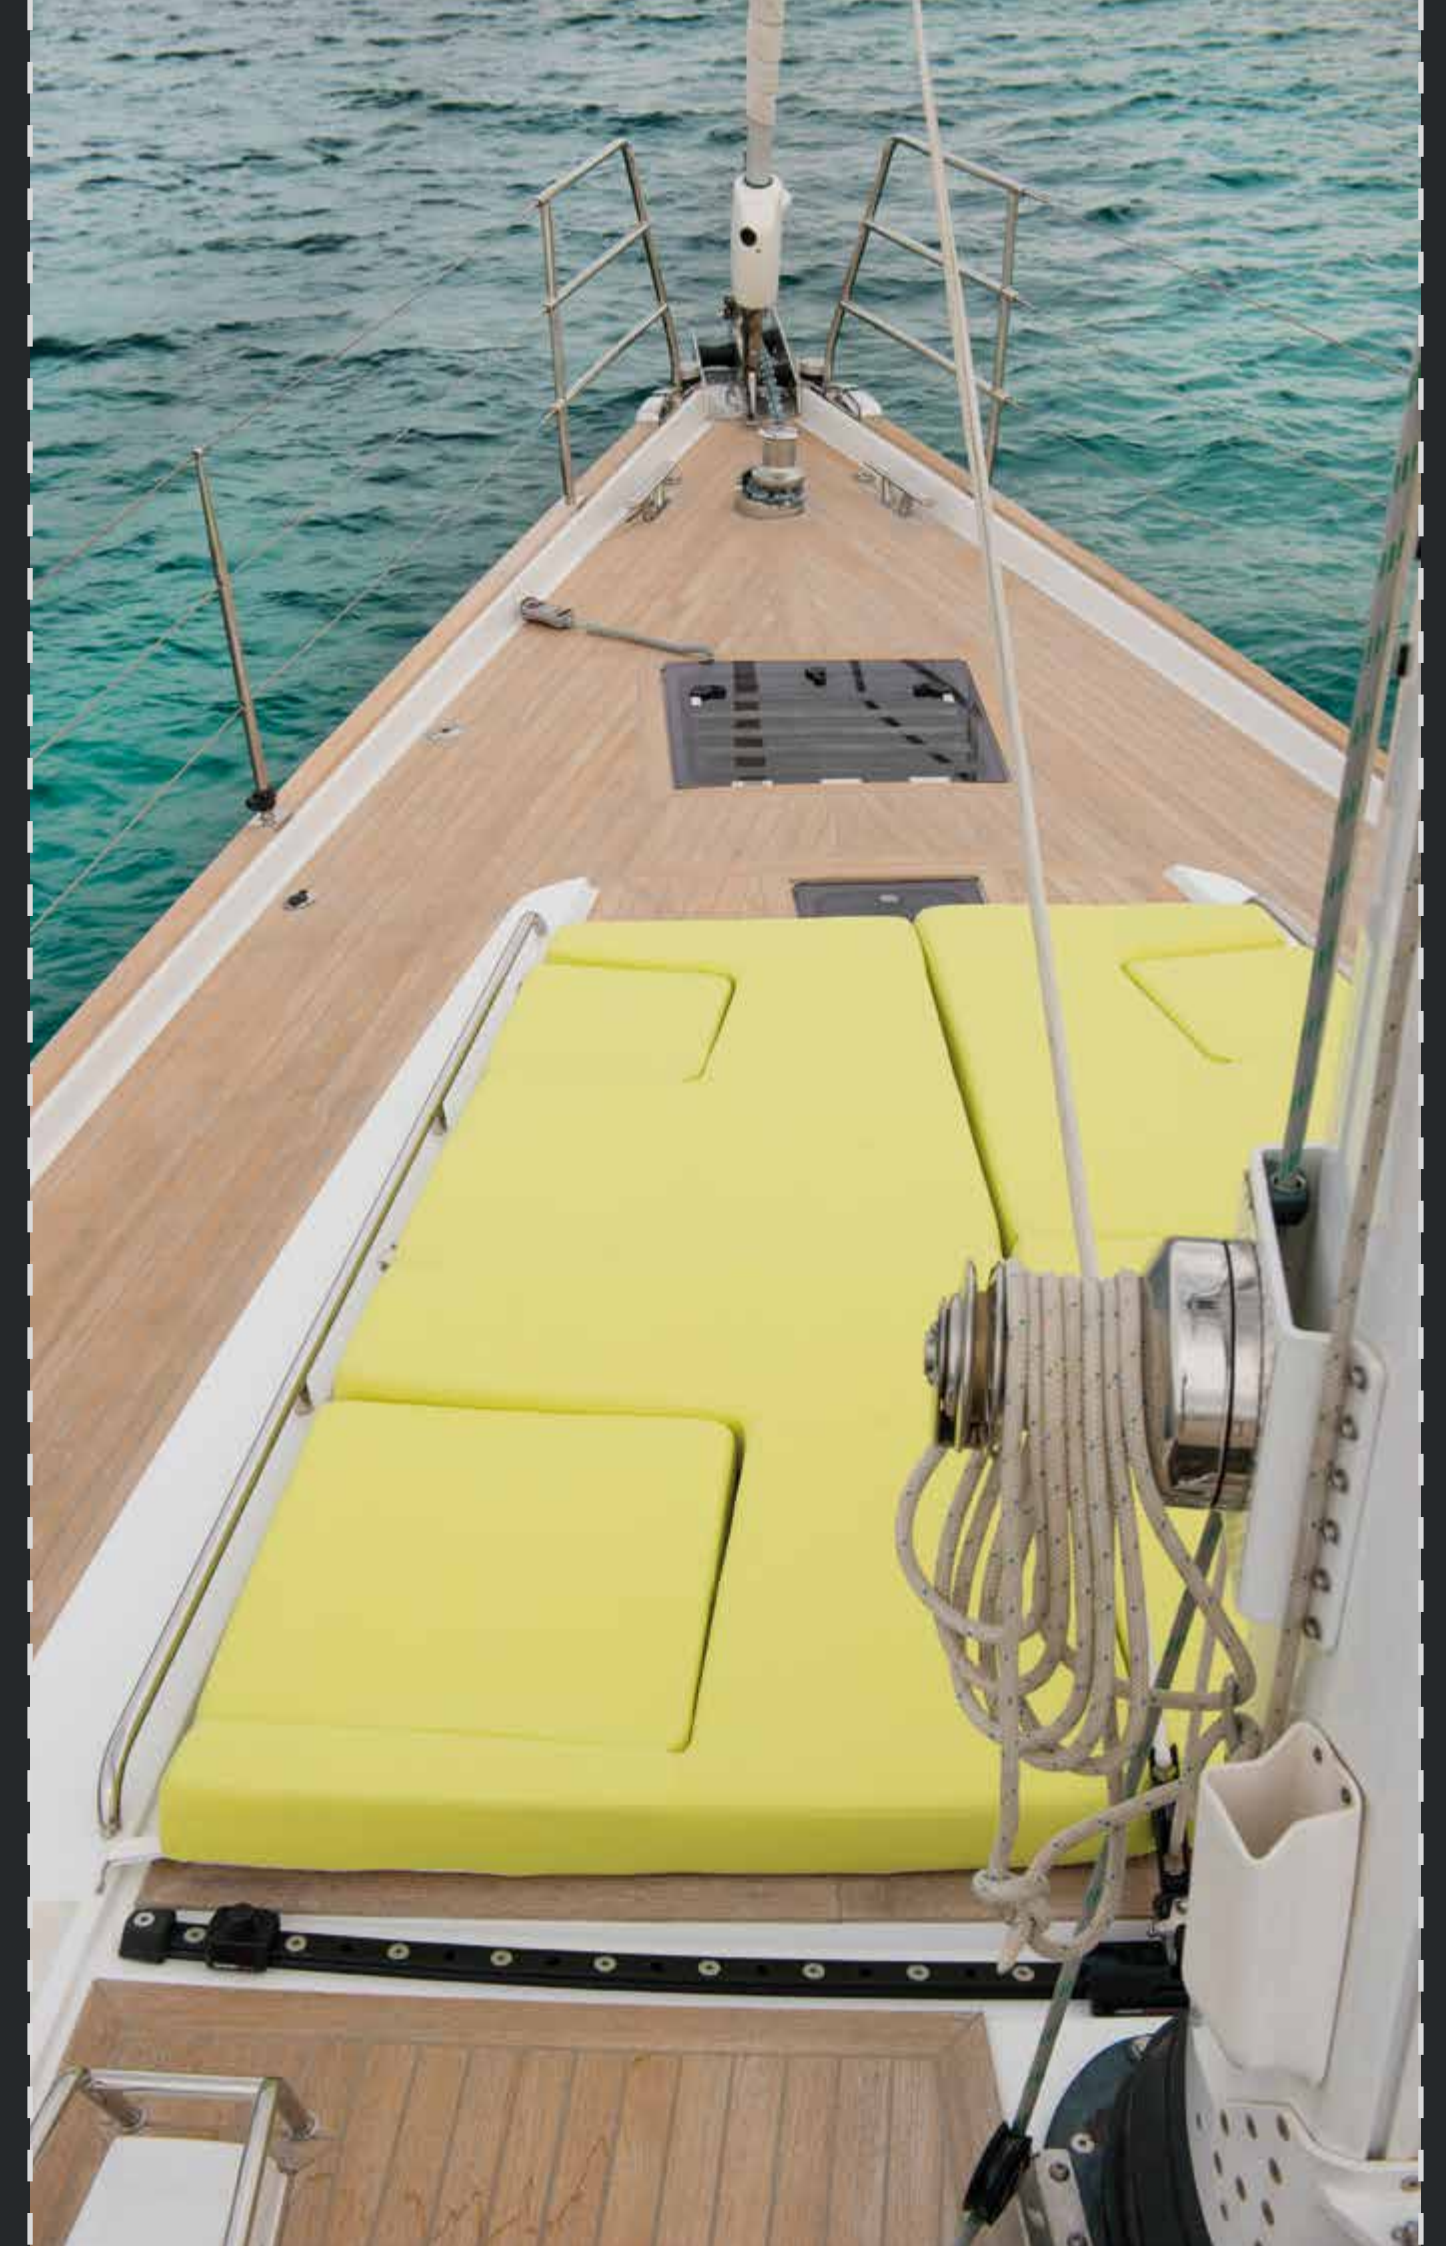

The values of this product may vary depending on a tolerance variation of +/- 5%
Les valeurs de ce produit peuvent varier selon une tolérance de +/- 5%.